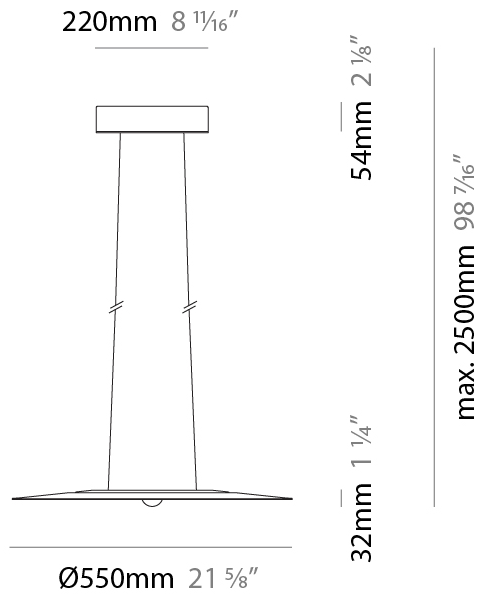

PROJECT
TYPE
SPECIFIER
QUANTITY
DATE

PASSEPARTOUT SUSPENSION

D31022- : D31022-MWH

base number

1. To build a product code in our configurator select the specify button on the base model # product page
2. To build a manual product code on this datasheet choose from the options listed below in blue font and add the suffix to the base model #

GENERAL

Series: Passepartout
Partner: Cini & Nils
Division: Design
Installation: Suspension
Product Type: Pendant
Mounting Location: Ceiling
Light Distribution: Direct

PHYSICAL

Shape: Round
Diameter (mm): 550
Diameter (in): 21 ⁵/₈
Height (mm): 32
Height (in): 1 ¹/₄
Max. Overall Height (mm): 2500
Max. Overall Height (in): 98 ⁷/₁₆
Weight (kg): 6.3
Weight (lbs): 5.07
Fixture Material: Aluminum

ELECTRICAL

Lamp Type: LED
Total Output Wattage (W): 12.6 (Dir) / 14.9 (Ind)
Dimming: Tri-Mode (Non-Dimming and Phase Dimming (120Vac only) and 0-10V Dimming)
Driver Included: Yes
Driver Location: Integrated
Driver Type: Constant Current - 120 / 277Vac
Driver Class: Class 2
Input Voltage (V): 120 - 277
Constant Current (MA): 350
Upon Request: Non-dimming / 0-10Vdc dimming / Phase dimming @120Vac only / 277Vac

LED

Color Temperature (°K): 2800
Nominal Lumen (lm): 2800
CRI: >90 CRI
Lamp Life (hrs): 50000

OPTICAL

RATINGS AND CERTIFICATIONS

Certified By: Certified for North American Standards
IP rating: IP20